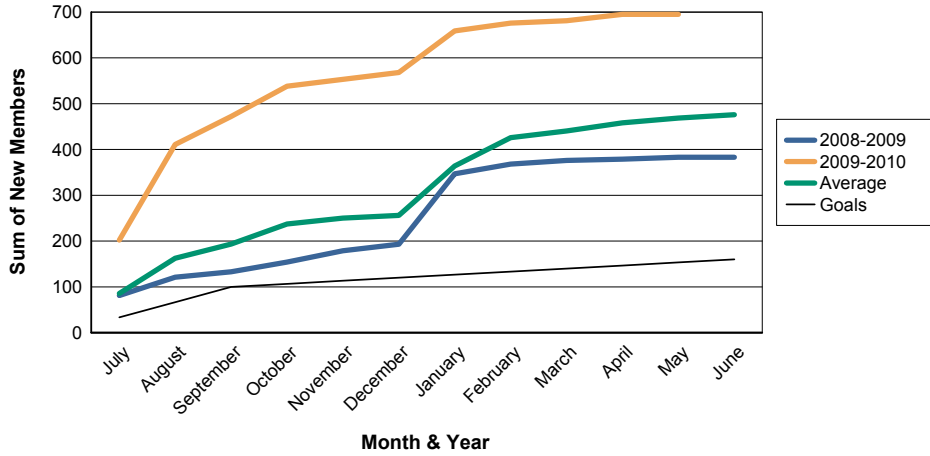

For District 300C1

Sum of Charter Members/ Month & Year

For District 300C1

3 Year Comparisons for GMT Constitutional Area 5

By GMT District

As of May 2010

Sum of New Members/ Month & Year

For District 300C1