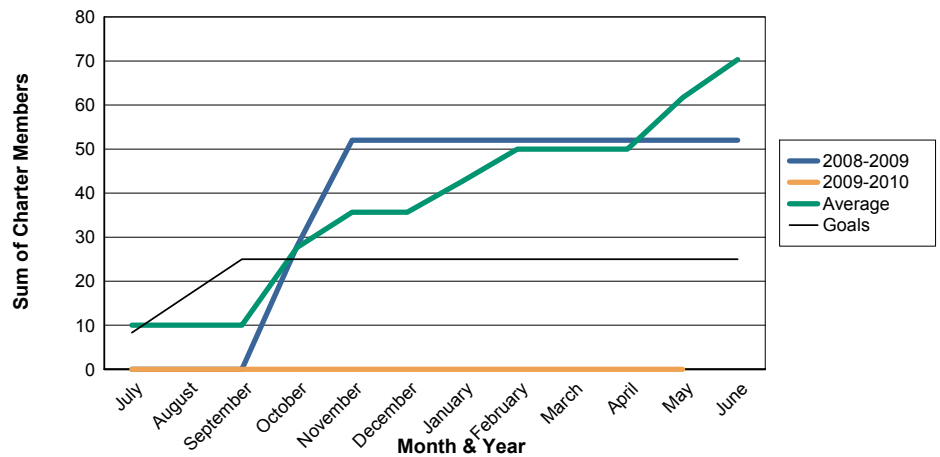

Sum of Charter Members/ Month & Year

For District 300C1