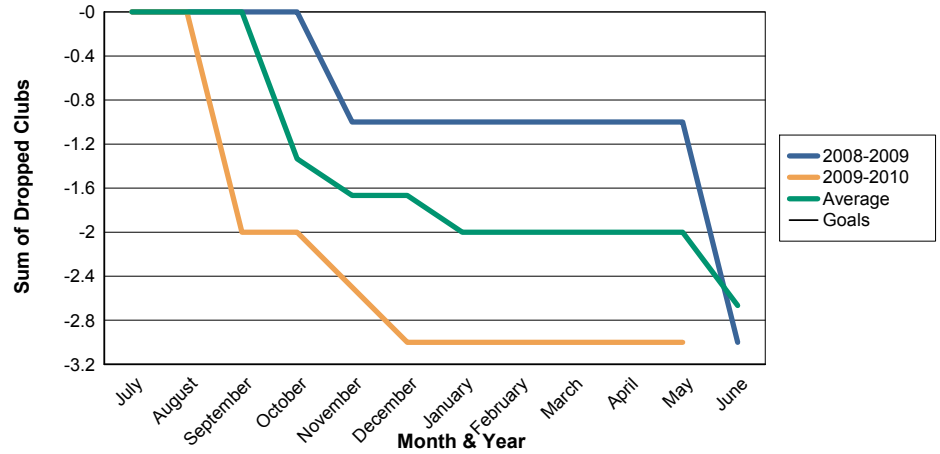

3 Year Comparisons for GMT Constitutional Area 5

By GMT District

As of May 2010

Sum of New Clubs/ Month & Year

For District 300C1

Sum of Dropped Clubs/ Month & Year

For District 300C1

Sum of Net Clubs/ Month & Year