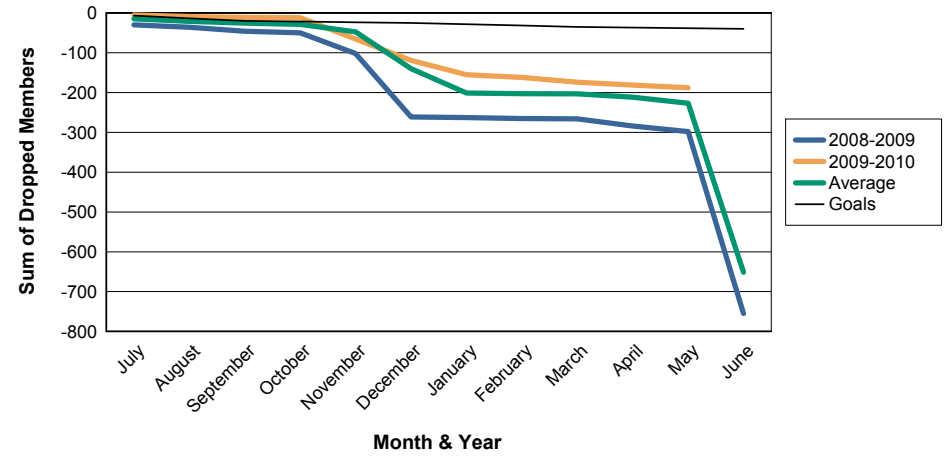

For District 300C1

Sum of Charter Members/ Month & Year

For District 300C1

3 Year Comparisons for GMT Constitutional Area 5

By GMT District

As of May 2010

Sum of New Members/ Month & Year

For District 300C1

Sum of Dropped Members/ Month & Year

For District 300C1

Sum of Net Members/ Month & Year

For District 300C1