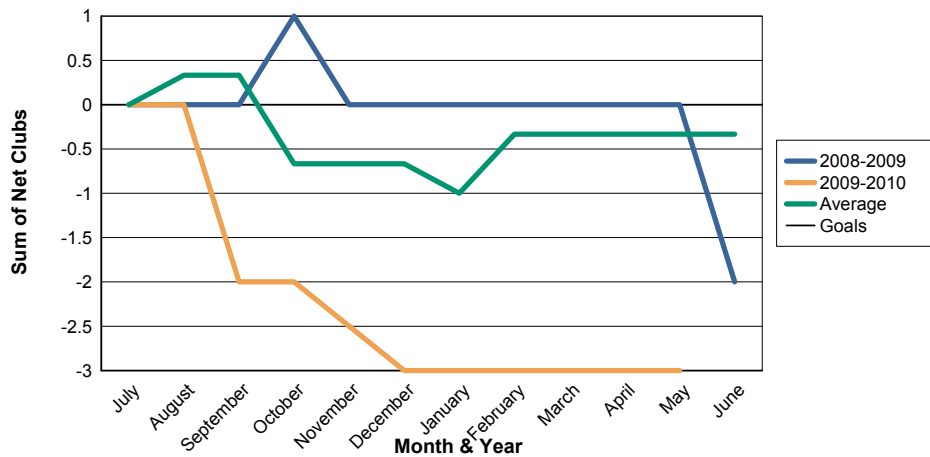

Sum of Net Clubs/ Month & Year

For District 300C1