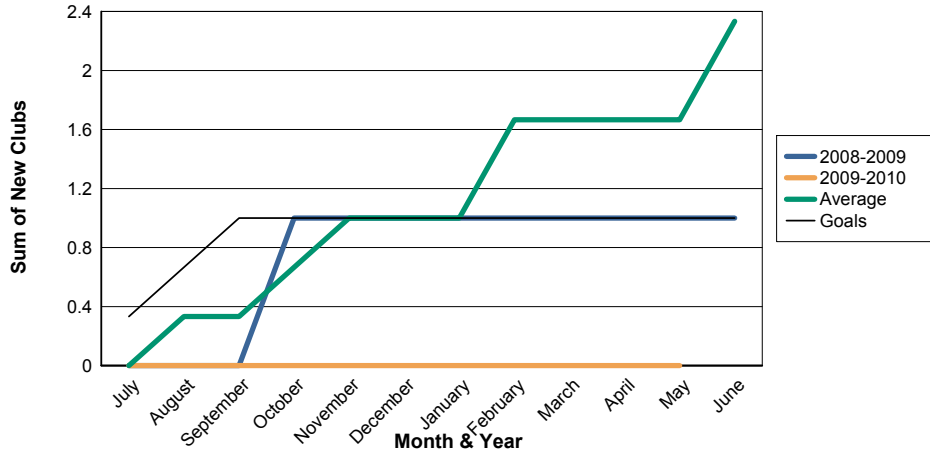

3 Year Comparisons for GMT Constitutional Area 5

By GMT District

As of May 2010

Sum of New Clubs/ Month & Year

For District 300C1

Sum of Dropped Clubs/ Month & Year

For District 300C1

Sum of Net Clubs/ Month & Year